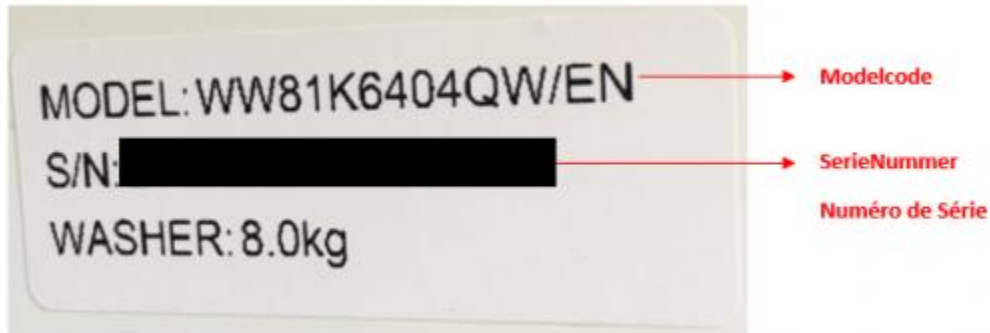

Deelnemen

Ga naar www.samsung.com/nl/promo, klik op de promotie, vul het online aanmeldformulier in en upload de volgende documenten **uiterlijk 15 maart 2020**:

1. Een kopie van de aankoopbon;
2. Een foto van de sticker met de modelcode en het serienummer (bevindt zich in de deur van de wasmachine).

Voorbeeld sticker:

Als je vragen of opmerkingen hebt over je deelname aan deze promotie, kun je contact met ons opnemen via telefoonnummer 088-9090100 (lokaal tarief) of per e-mail via samsungwitgoed@consumercare.info.

Door deelname aan de promotie verklaar je dat je akkoord gaat met de Algemene Actievoorwaarden en deze Bijzondere Actievoorwaarden van Samsung zoals vermeld op www.samsung.com/nl/promo.